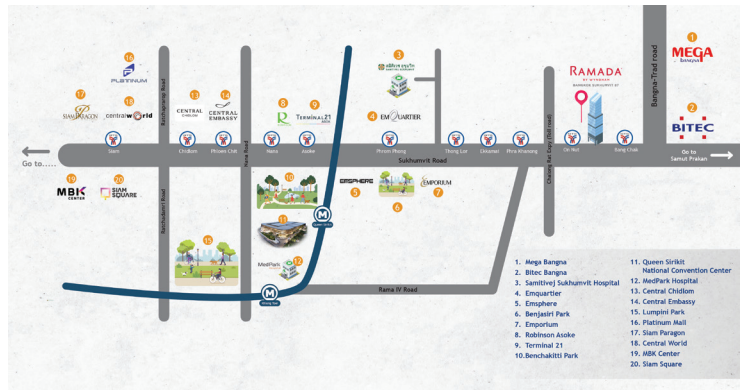

FOOD & BEVERAGE OFFERINGS

PESTO - PASTA AND ESPRESSO OSTERIA Experience true Italian dining at Pesto, located in Bangkok, Thailand. With a focus on freshness and authenticity, Pesto delivers a dining experience filled with simplicity, comfort, and extraordinary flavors.

OUR PRIME LOCATION AND NEARBY ATTRACTIONS

Century The Movie Plaza Sukhumvit	500 m
ON NUT BTS Station	500 m
42 Tee-Off Golf Driving Range	2.6 km
BITEC Bang Na Convention Center	4 km
Samitivej Sukhumvit Hospital	4 km
Bang Na Navy Golf Course	4.9 km
Emporium, Emquartier, Emsphere Shopping Malls	6 km
Queen Sirikit National Convention Center	6 km
Terminal 21 Shopping Mall	7 km
Siam Center : Shopping Center	9.6 km
MBK Shopping Center	10 km
Siam Paragon Shopping Mall	12 km
Krungthep Kreetha Golf Course	16.6 km
Summit Windmill Golf Course	16.4 km
Thana City Country Club Golf Course	20.1 km
Bang Kachao, a river-encircled island	24 km
Suvarnabhumi International Airport	27 km